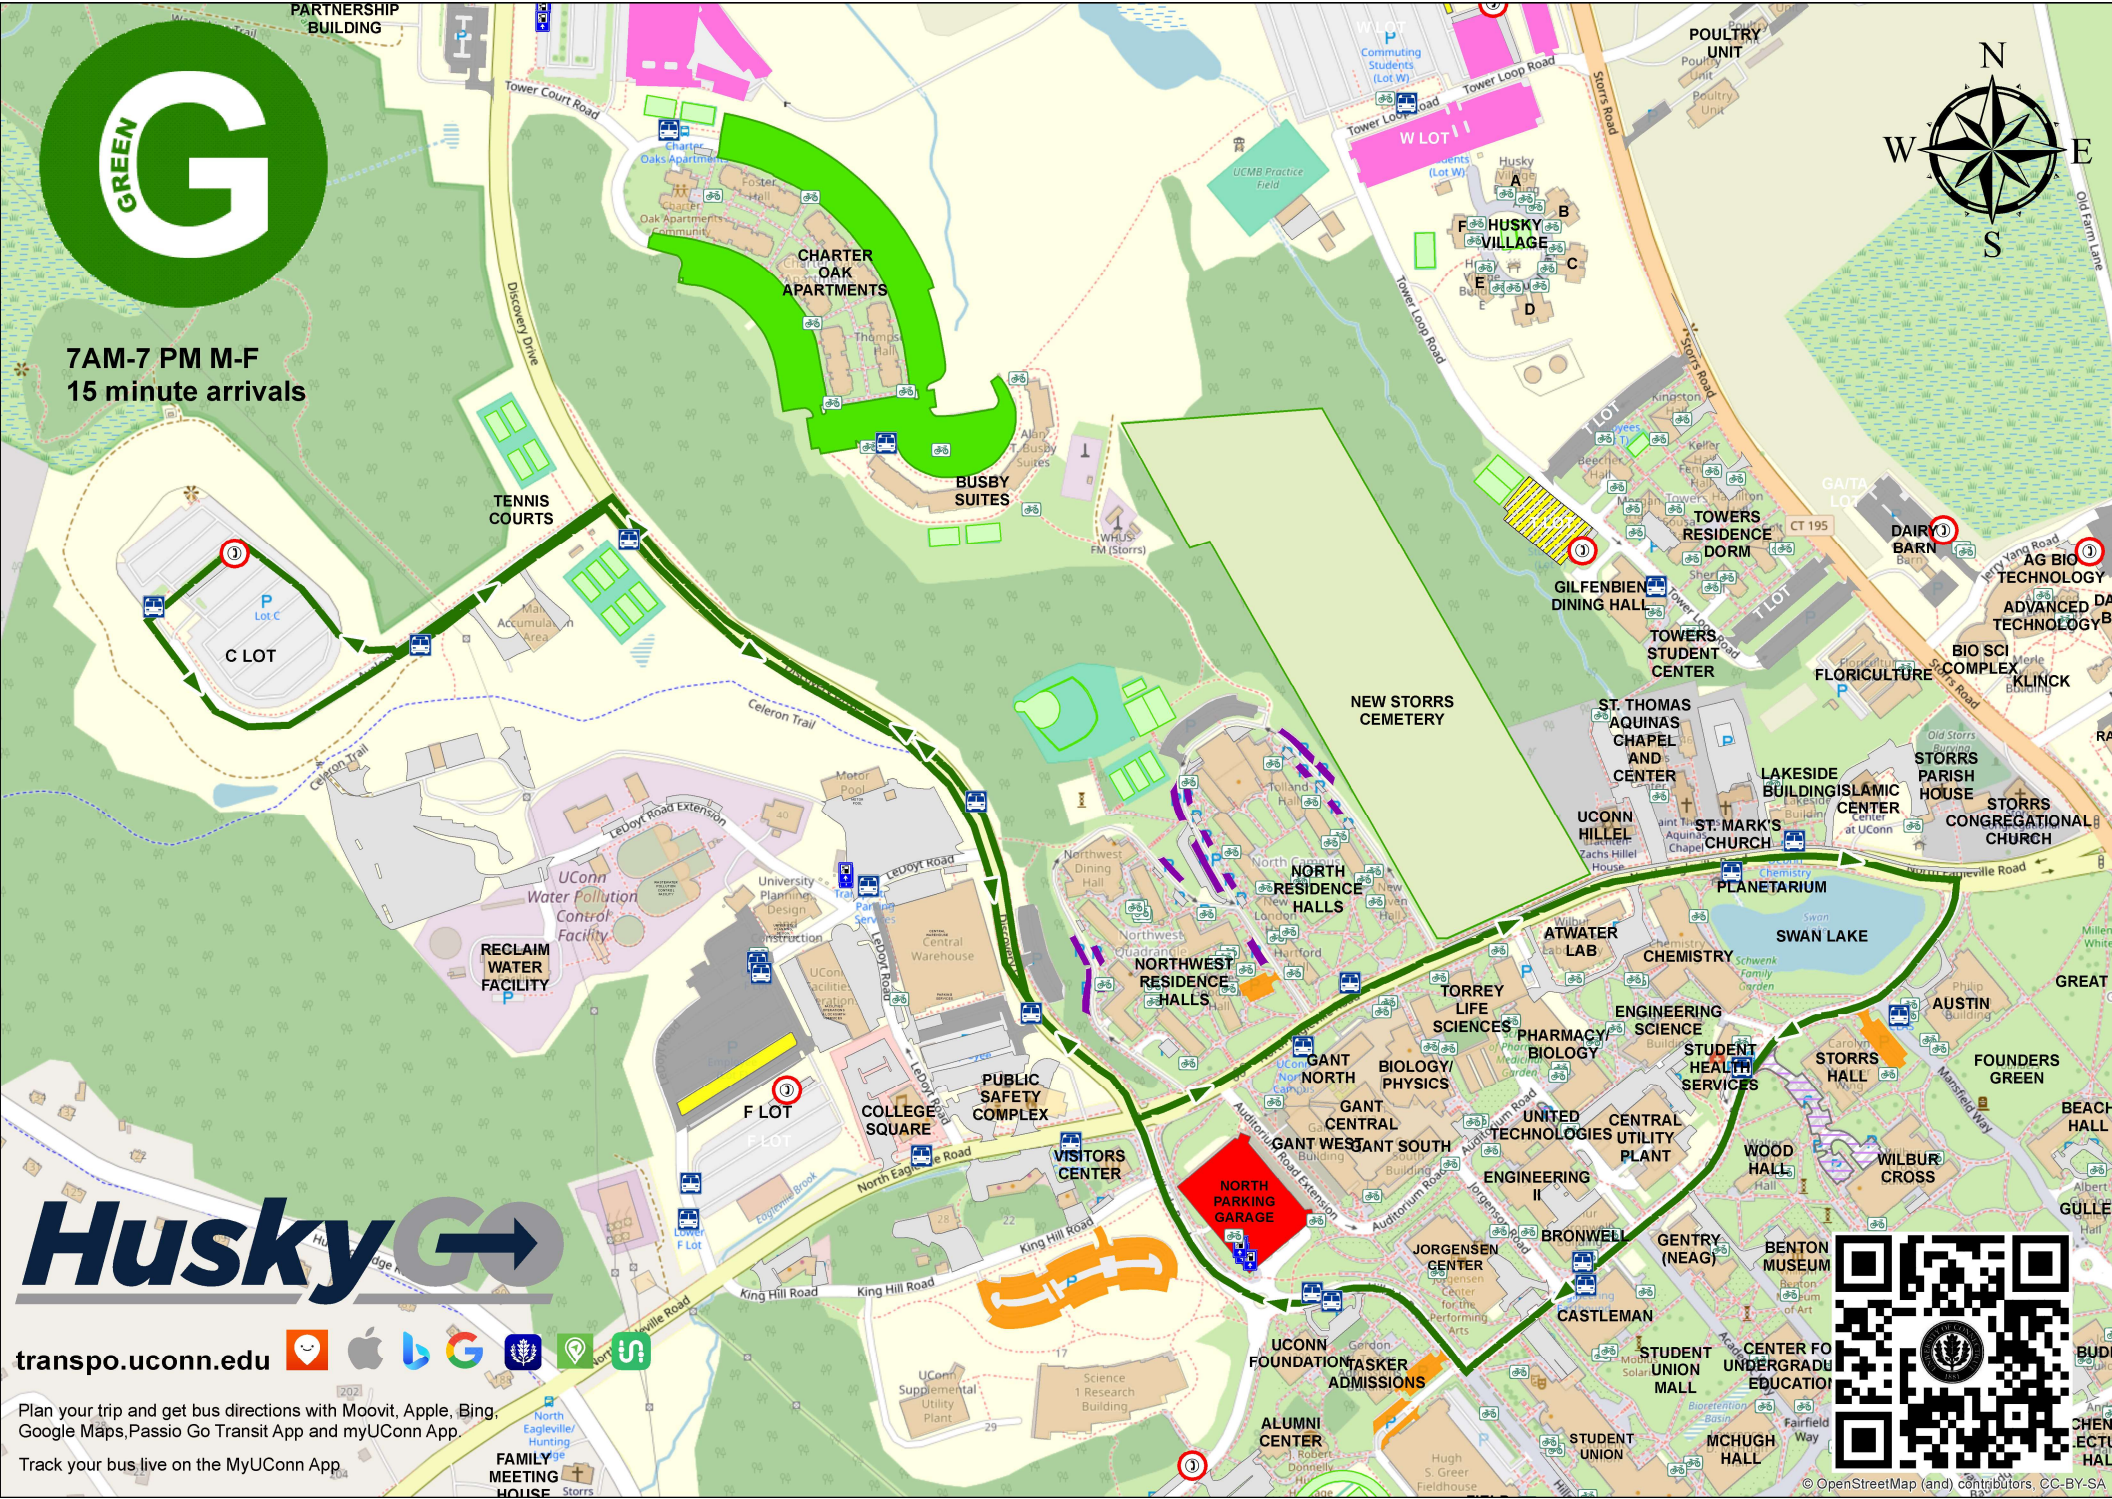

transpo.uconn.edu

Plan your trip and get bus directions with Moovit, Apple, Bing, Google Maps, Passio Go Transit App and myUConn App.

Track your bus live on the MyUConn App.