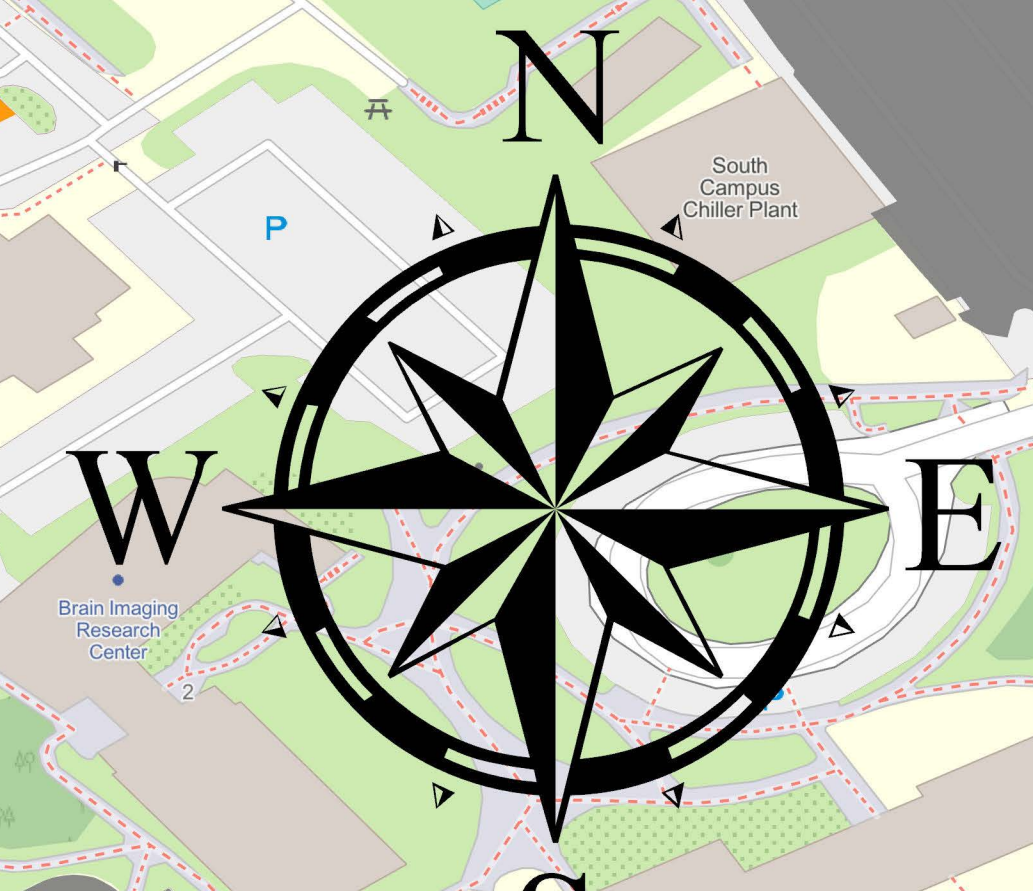

Sources: Esri, Airbus DS, USGS, NOAA, NASA, CGAR, Robinson, NCEAS, NLS, OS, NMA, Geodatasprehen, Rijswaathet, GSA, Geoland, FEMA, Intermap and the GIS user community. Sources: Esri, DeLorme, NAVTEQ, Swisstopo, Mapbox, NOAA, USGS, © OpenStreetMap contributors, and the GIS User Community. Map data © OpenStreetMap contributors.