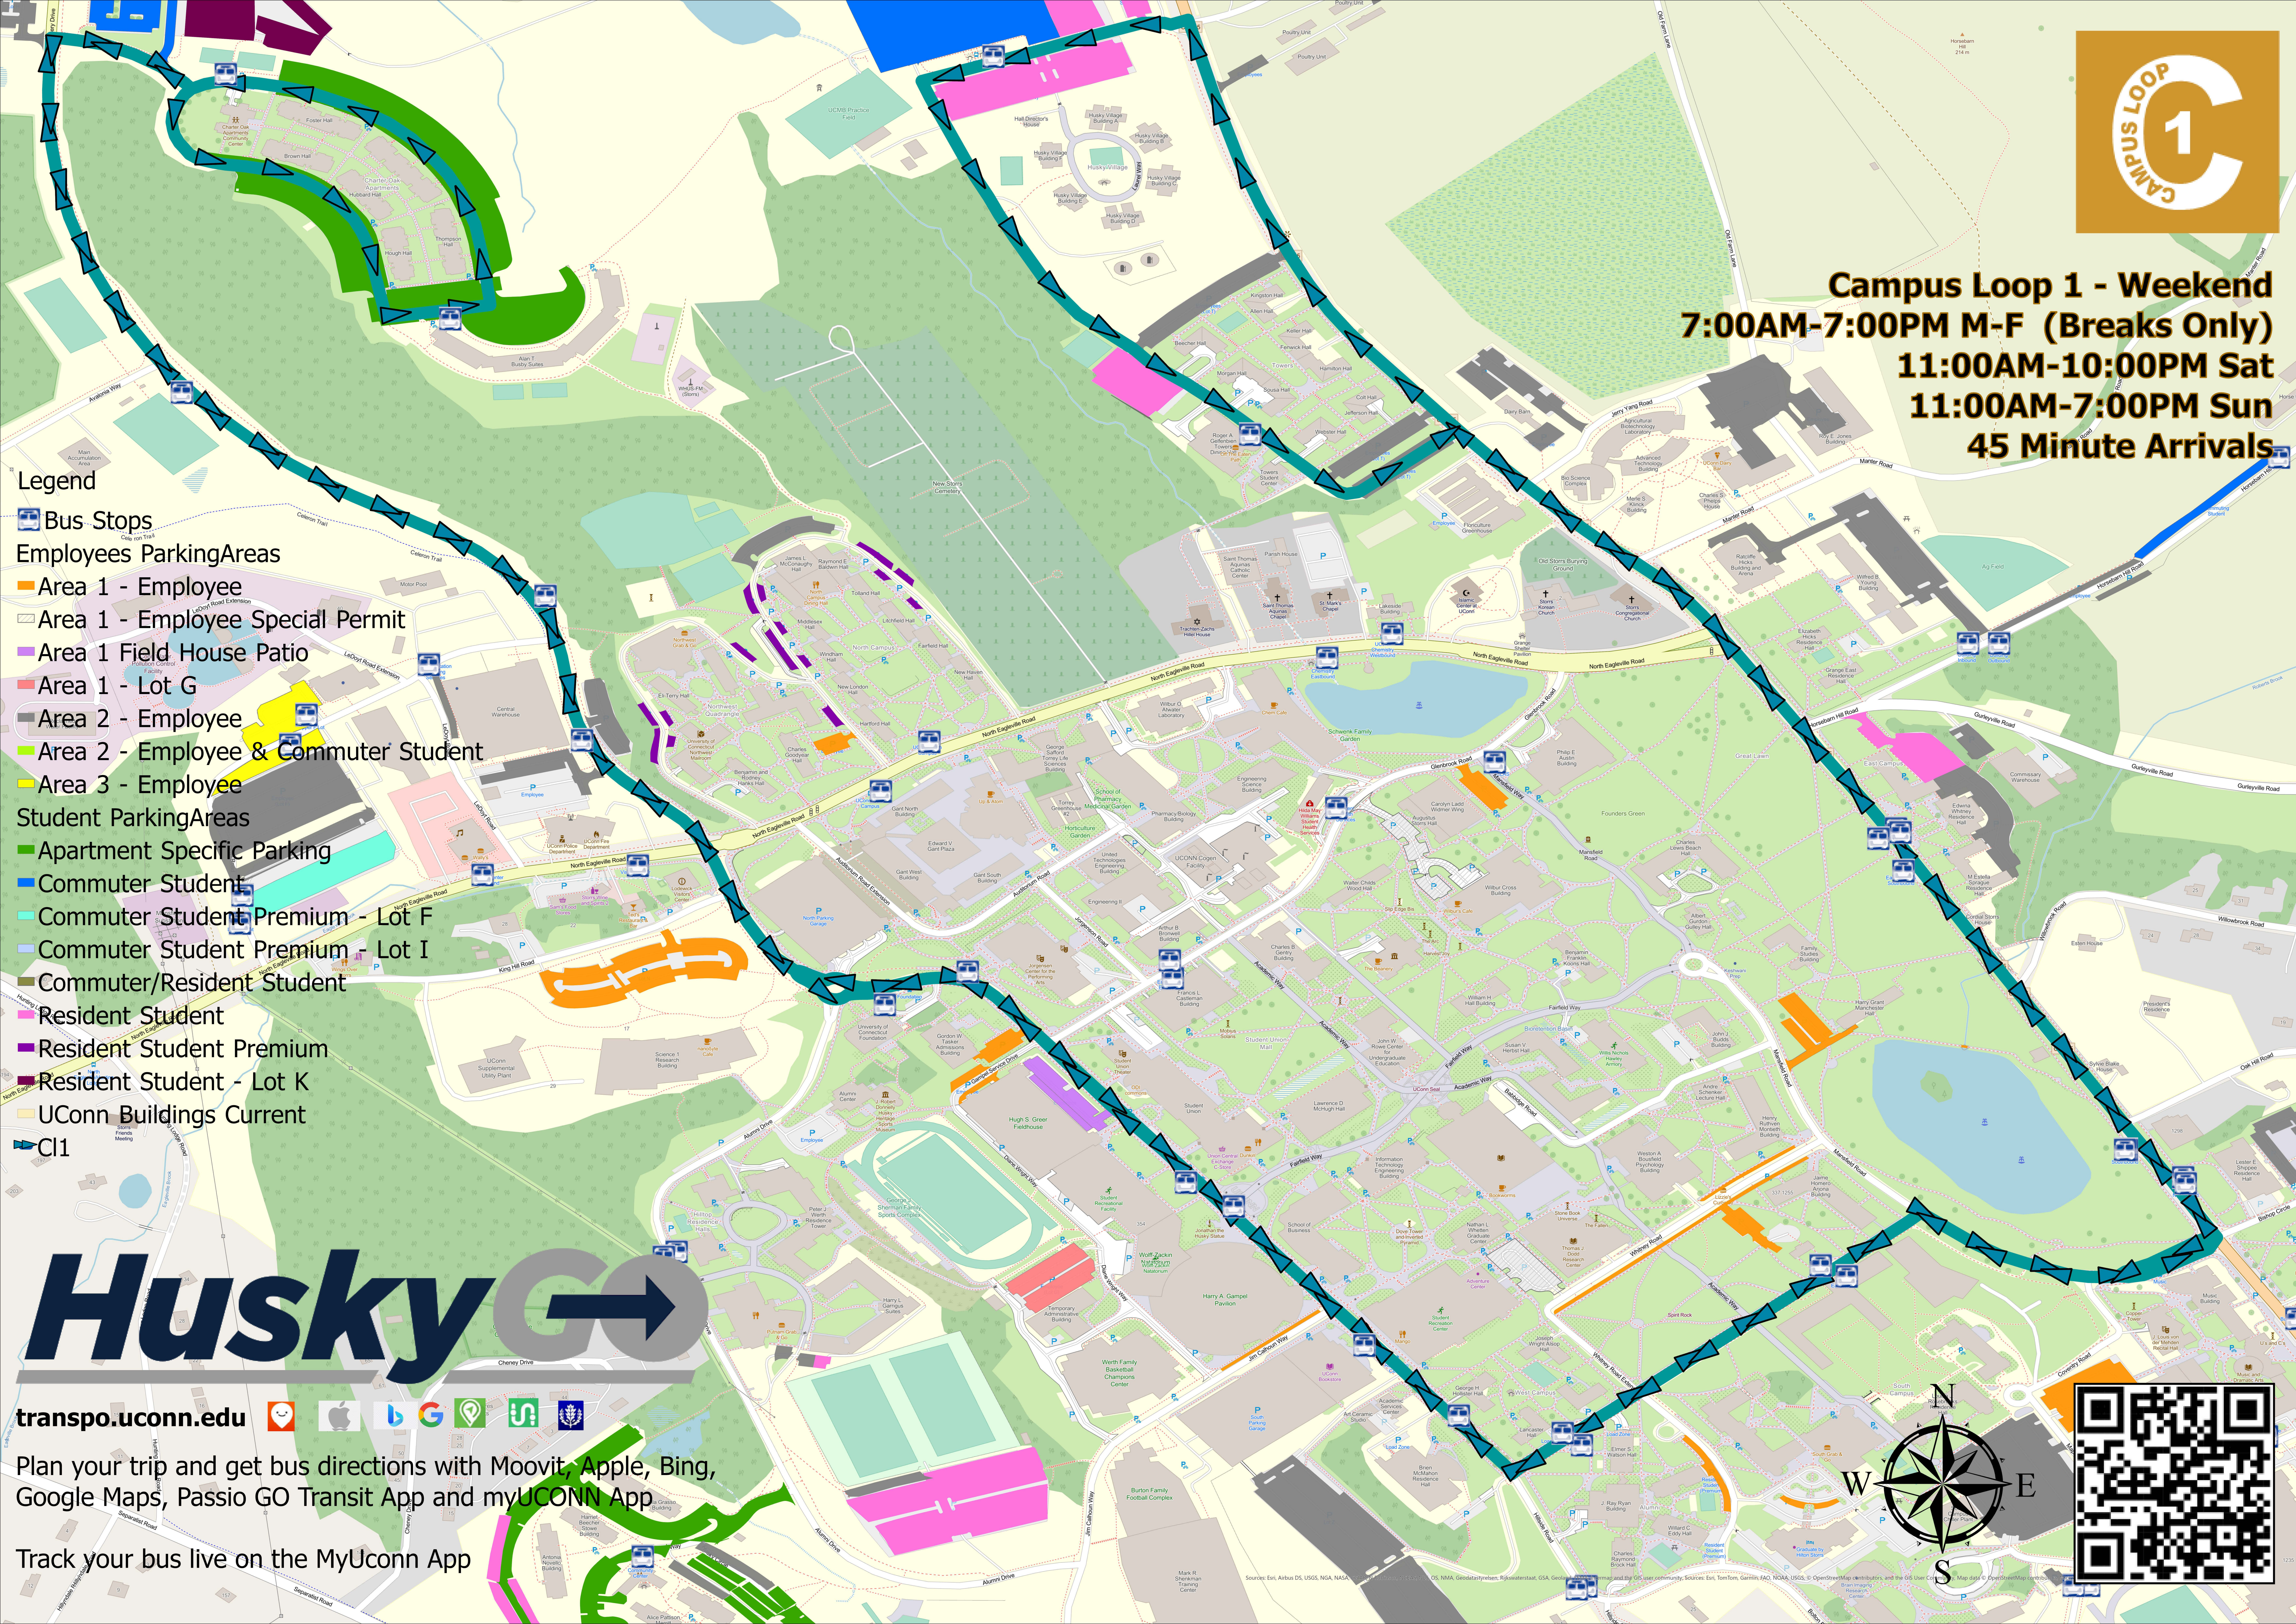

Campus Loop 1 - Weekend
7:00AM-7:00PM M-F (Breaks Only)
11:00AM-10:00PM Sat
11:00AM-7:00PM Sun
45 Minute Arrivals

Legend

- Bus Stops
- Employees Parking Areas**
- Area 1 - Employee
- Area 1 - Employee Special Permit
- Area 1 Field House Patio
- Area 1 - Lot G
- Area 2 - Employee
- Area 2 - Employee & Commuter Student
- Area 3 - Employee
- Student Parking Areas**
- Apartment Specific Parking
- Commuter Student
- Commuter Student Premium - Lot F
- Commuter Student Premium - Lot I
- Commuter/Resident Student
- Resident Student
- Resident Student Premium
- Resident Student - Lot K
- UConn Buildings Current
- CI1

transpo.uconn.edu

Plan your trip and get bus directions with Moovit, Apple, Bing, Google Maps, Passio GO Transit App and myUConn App

Track your bus live on the MyUConn App

Campus Loop 1- Weekend 1 (11AM Start Time)

Notes: Campus Loops have a "coordinated transfer" at Student Union and Fieldhouse. The buses need to WAIT FOR RIDERS TO GET OFF THE BUS AND TRANSFER TO OTHER ONE, which is why all the recovery time for the route is a

Note: Campus Loop 1 only goes to Depot Campus on the brown shaded times.