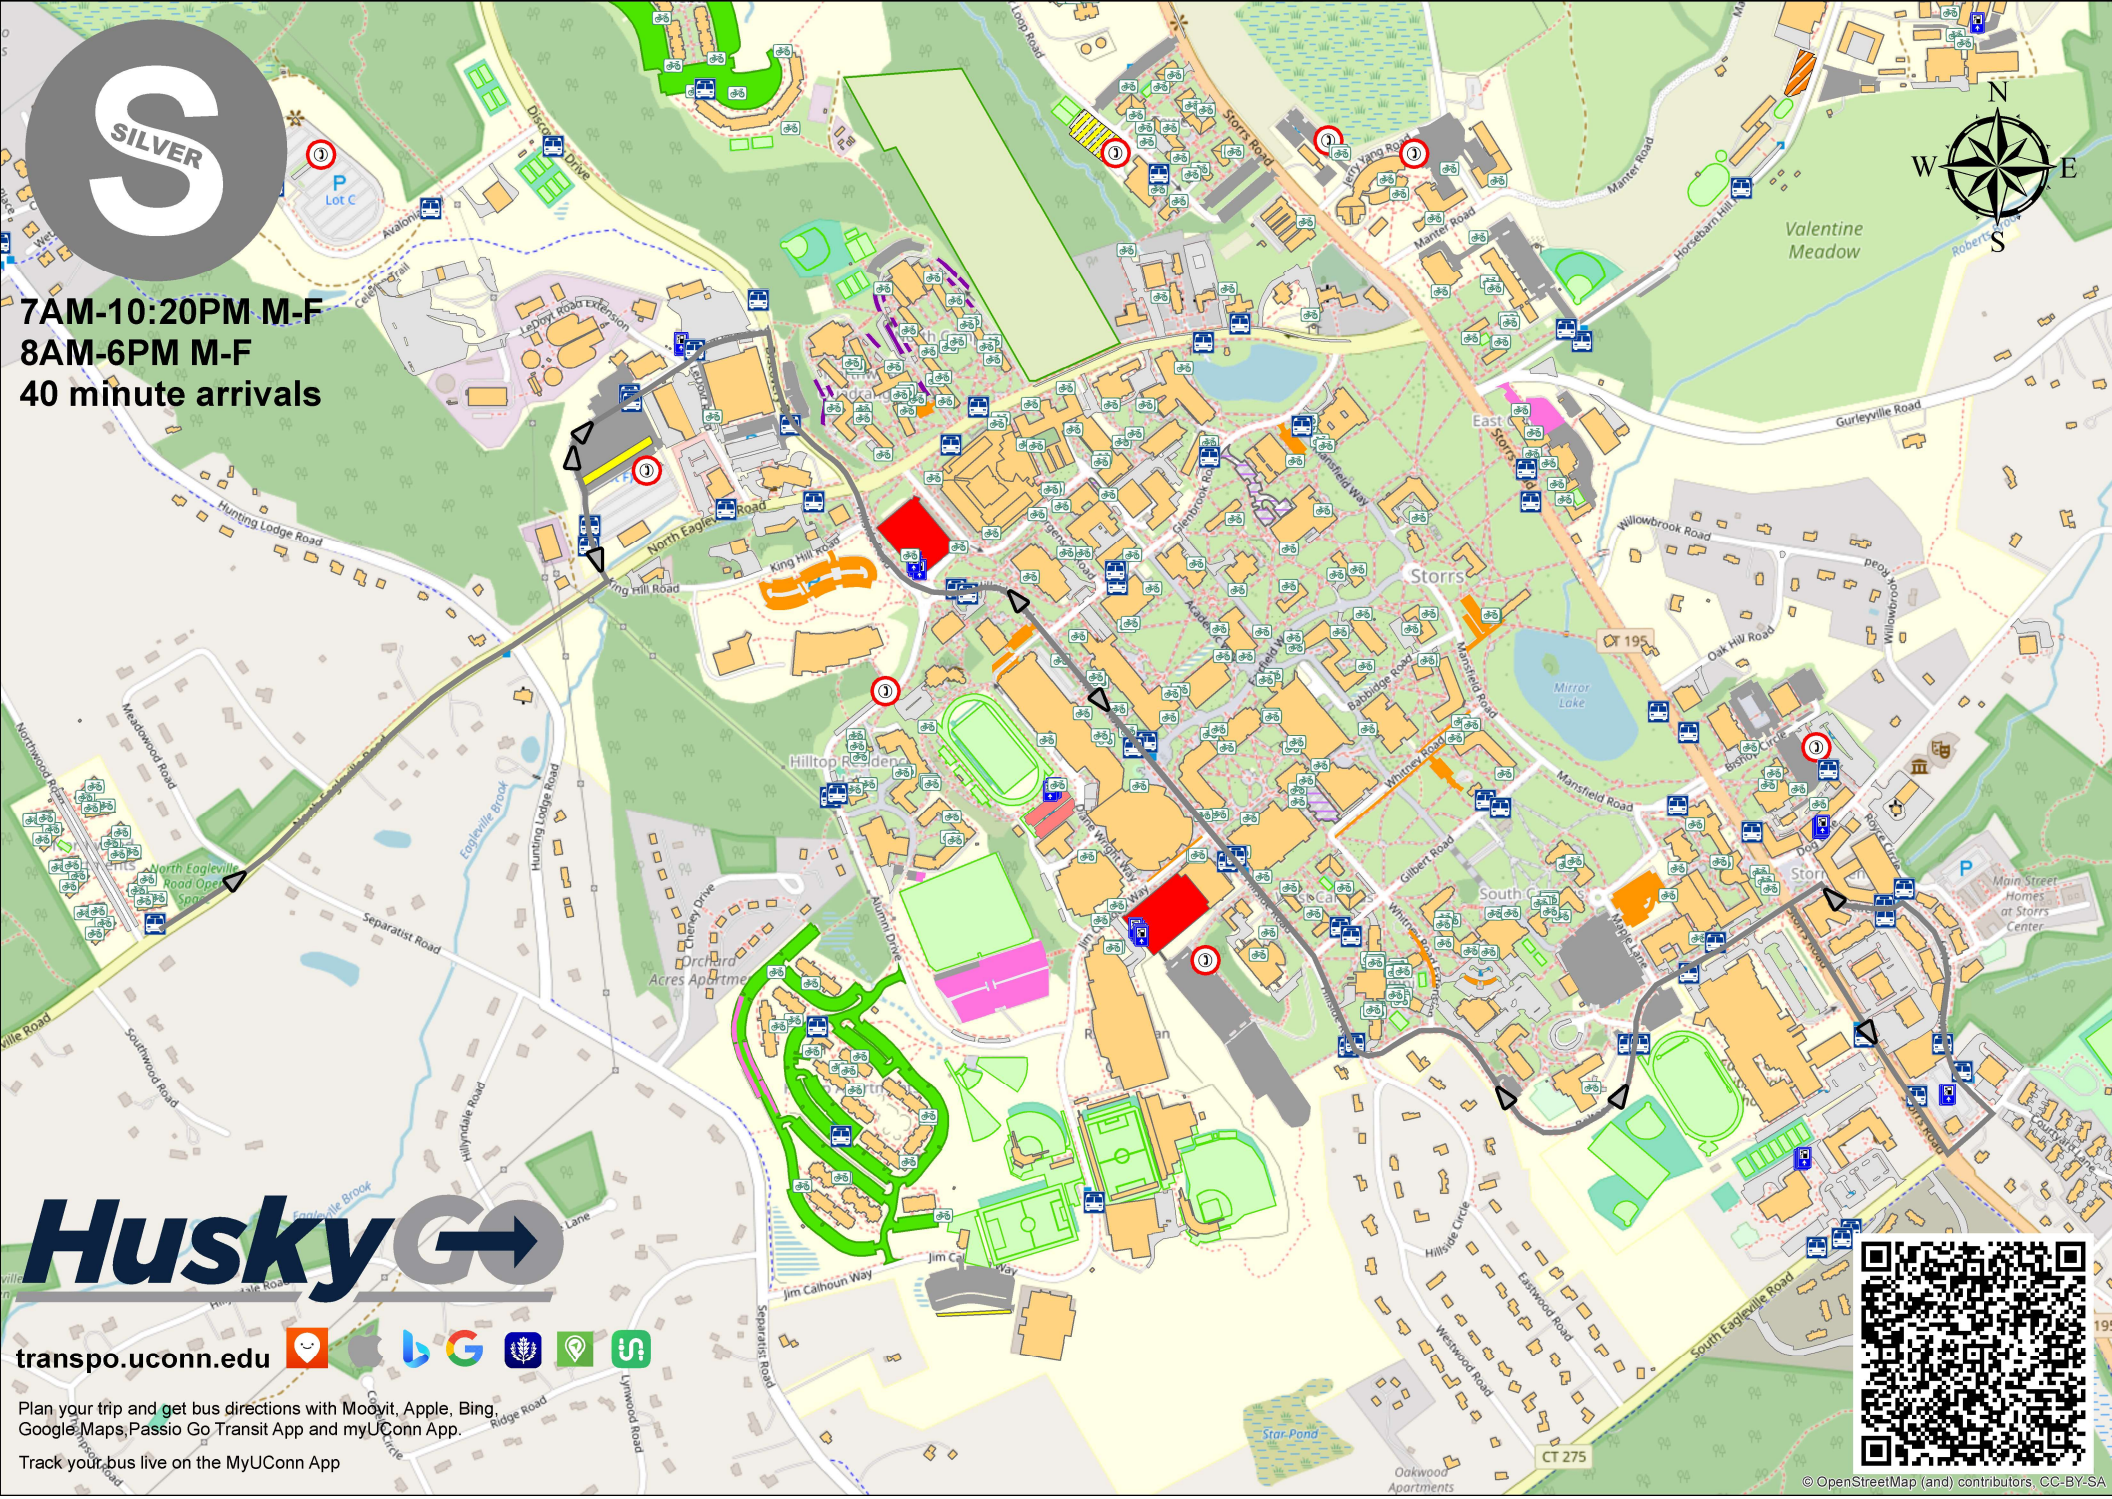

7AM-10:20PM M-F
8AM-6PM M-F
40 minute arrivals

HuskyGO

transpo.uconn.edu

Plan your trip and get bus directions with Moovit, Apple, Bing, Google Maps, Passio Go Transit App and myUConn App.

Track your bus live on the MyUConn App