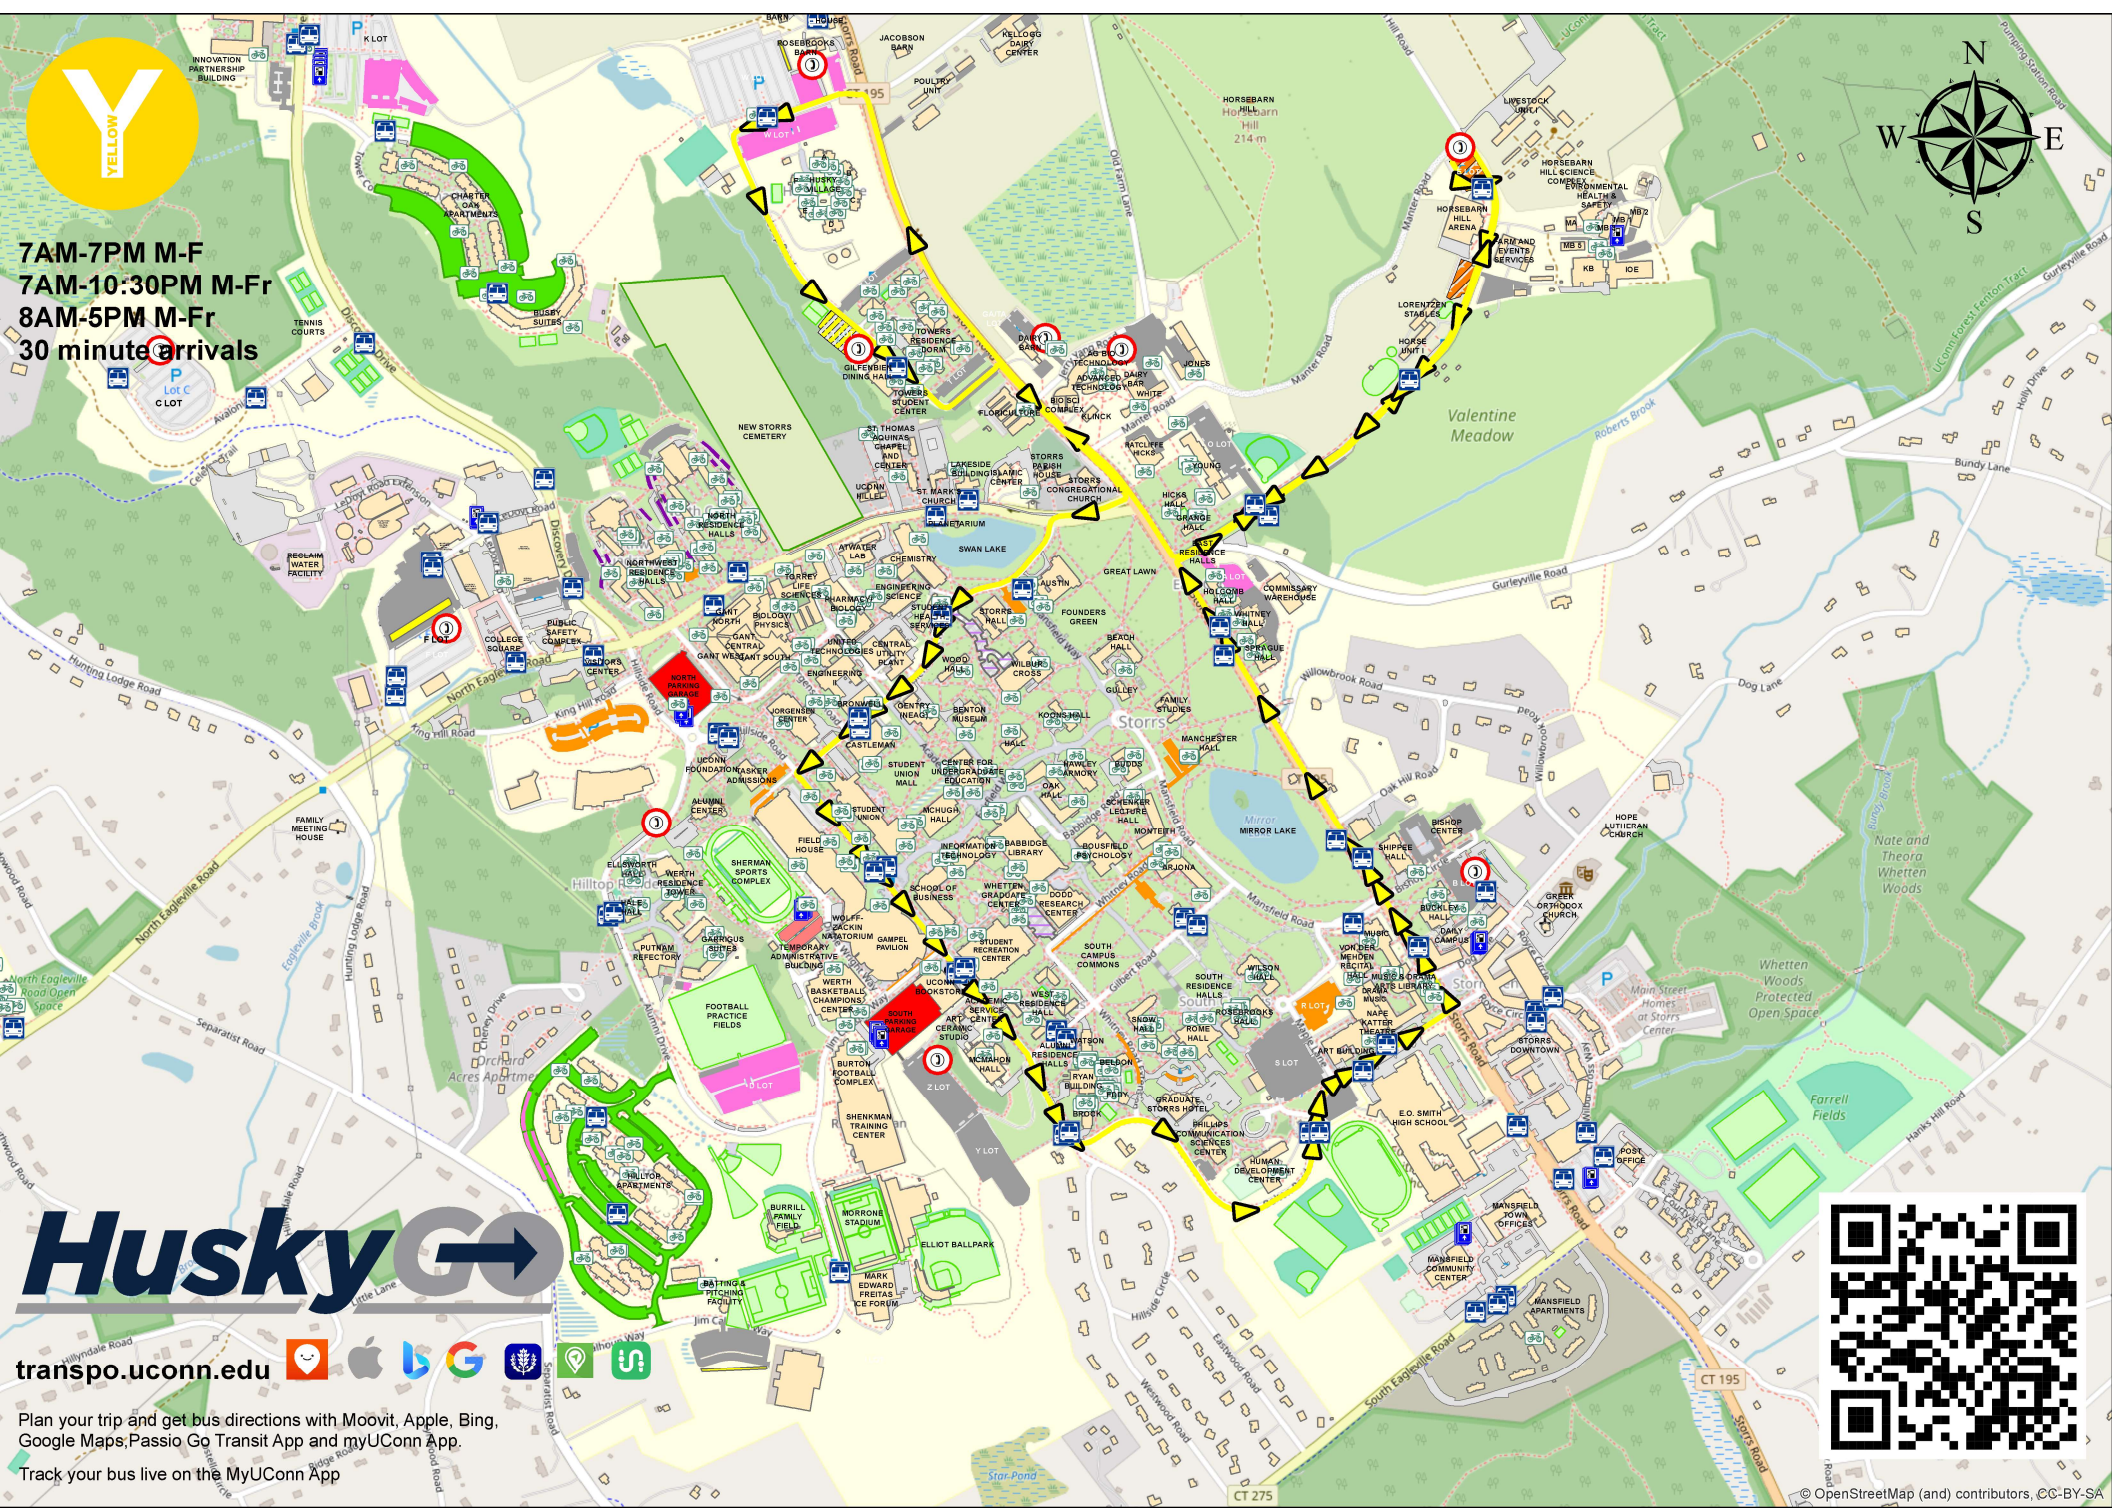

7AM-7PM M-F
7AM-10:30PM M-Fr
8AM-5PM M-Fr
30 minute arrivals

HuskyGO

transpo.uconn.edu

Plan your trip and get bus directions with Moovit, Apple, Bing, Google Maps, Passio Go Transit App and myUConn App.

Track your bus live on the MyUConn App