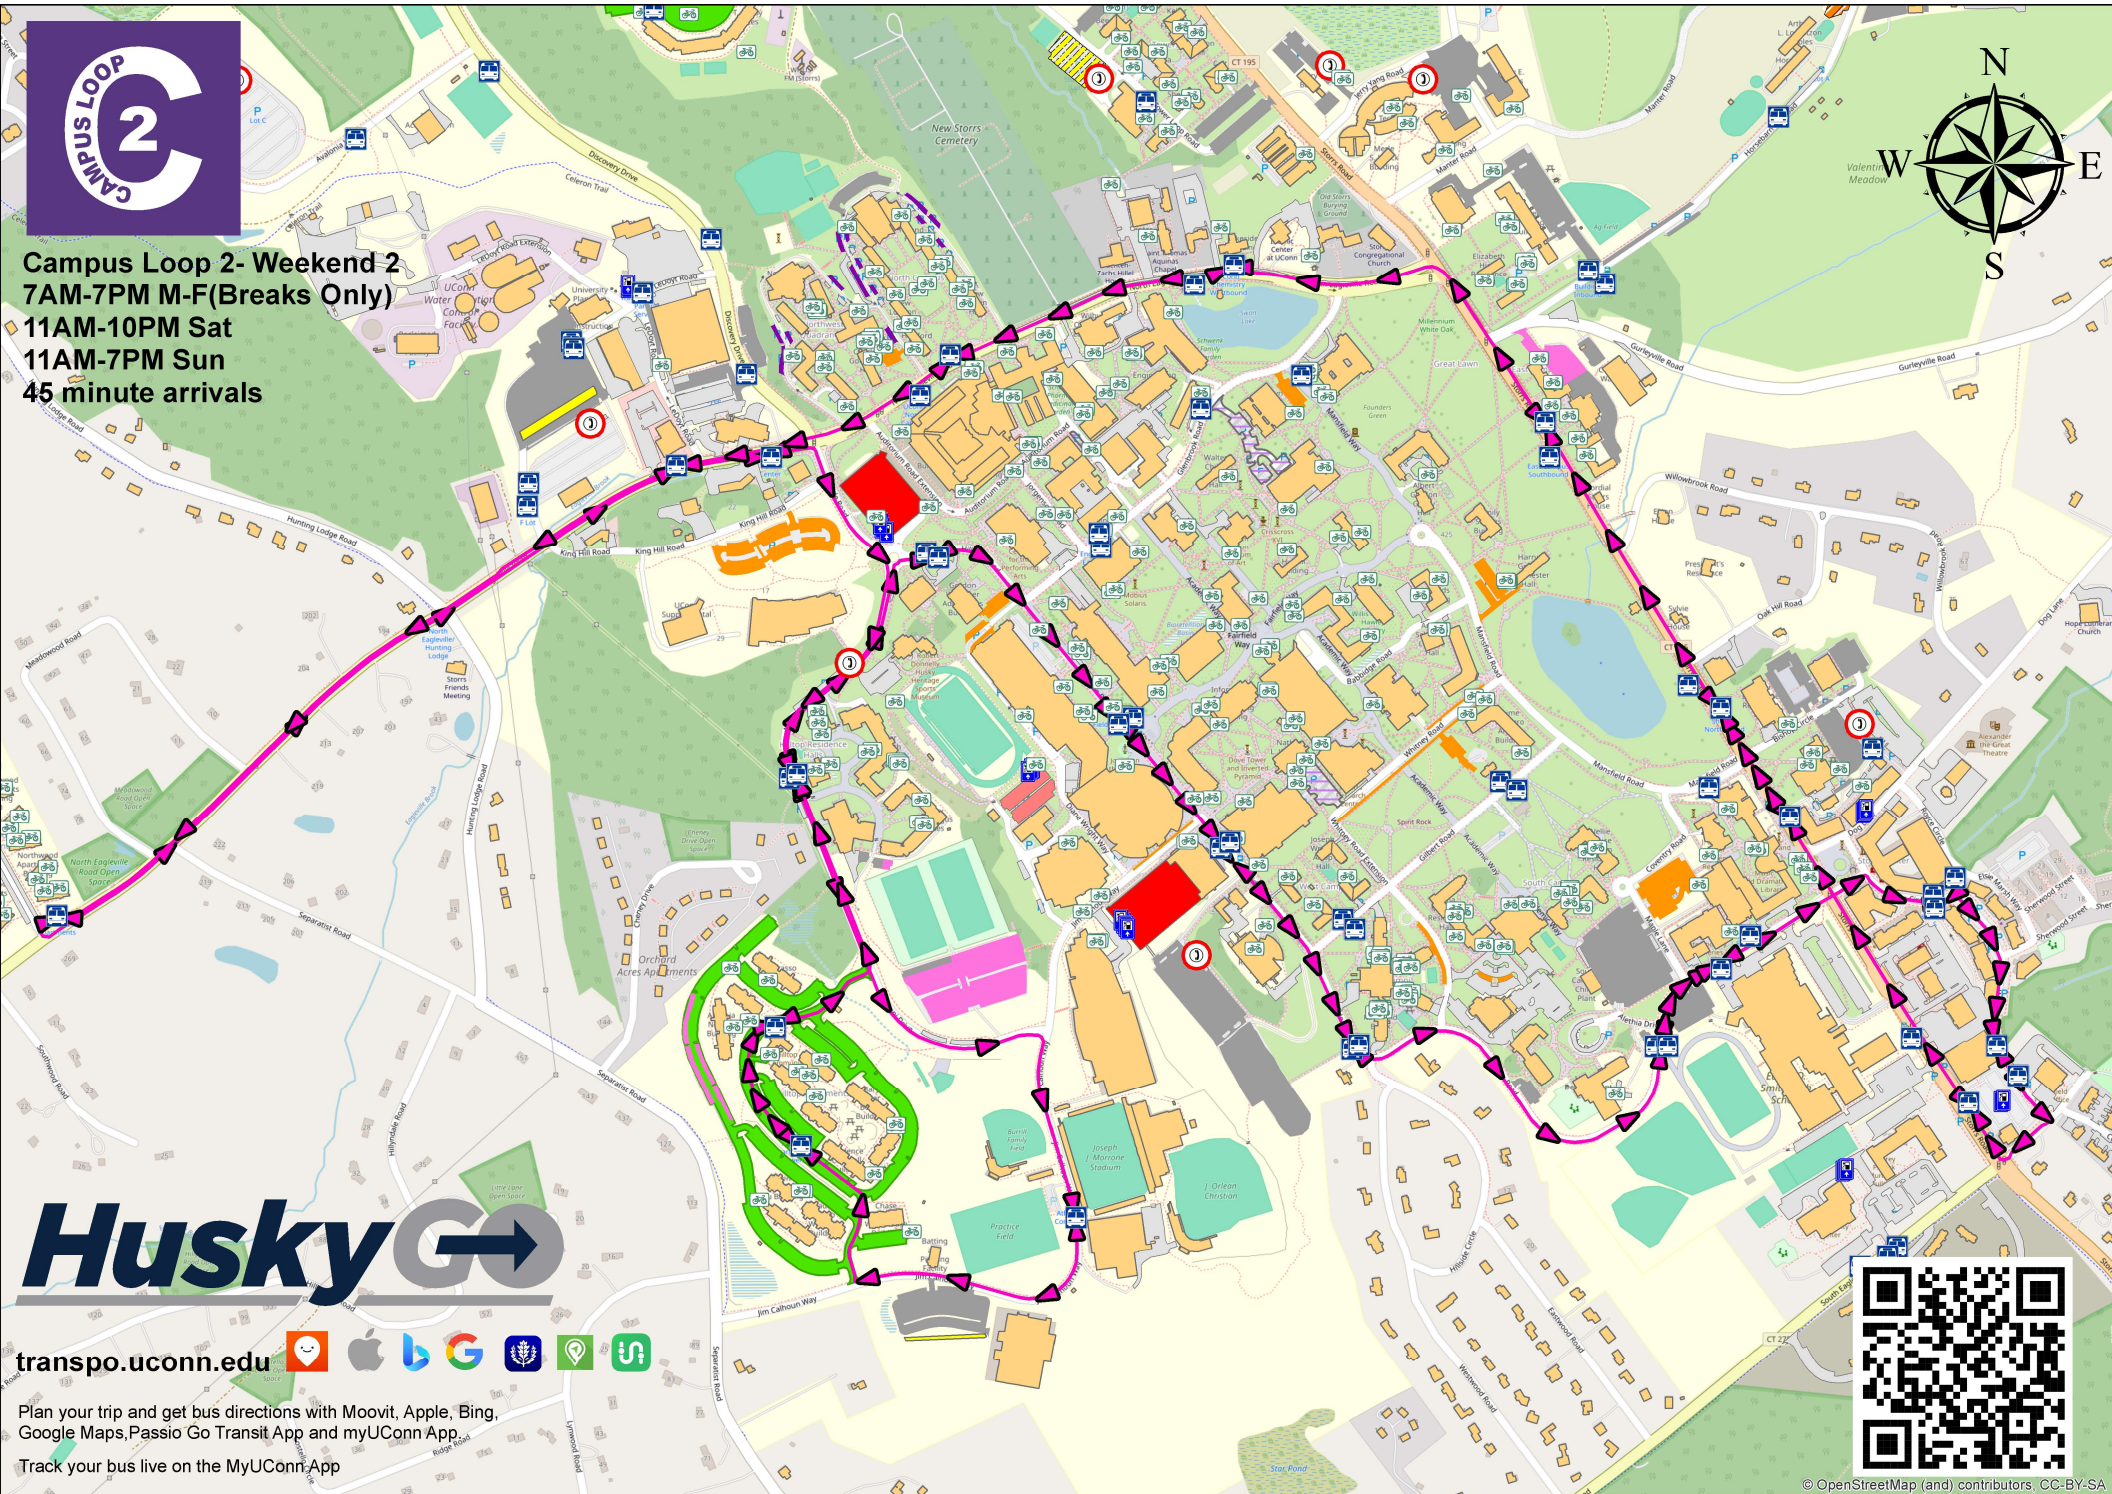

Campus Loop 2 - Weekend 2
7AM-7PM M-F(Breaks Only)
11AM-10PM Sat
11AM-7PM Sun
45 minute arrivals

HuskyGO

transpo.uconn.edu

Plan your trip and get bus directions with Moovit, Apple, Bing, Google Maps, Passio Go Transit App and myUConn App.