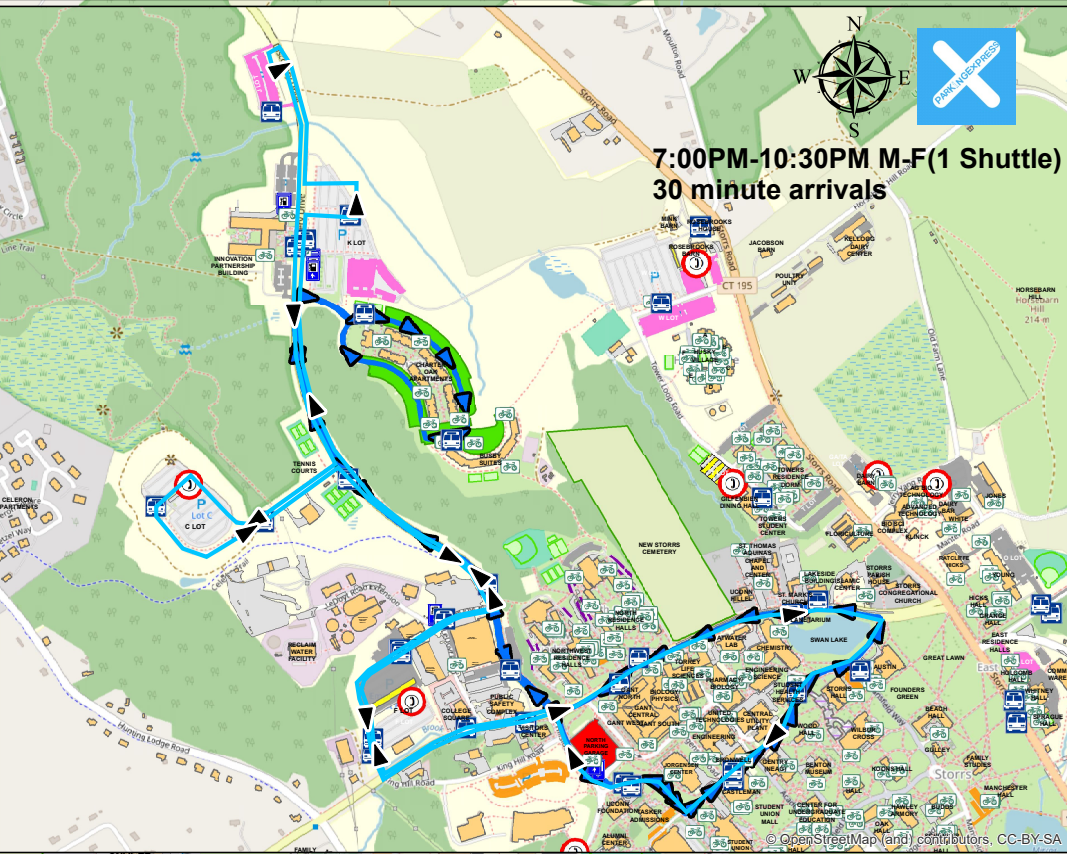

transpo.uconn.edu

Plan your trip and get bus directions with Moovit, Apple, Bing, Google Maps, Passio Go Transit App and myUConn App.

Track your bus live on the MyUConn App

7:00PM-10:30PM M-F(1 Shuttle)
30 minute arrivals