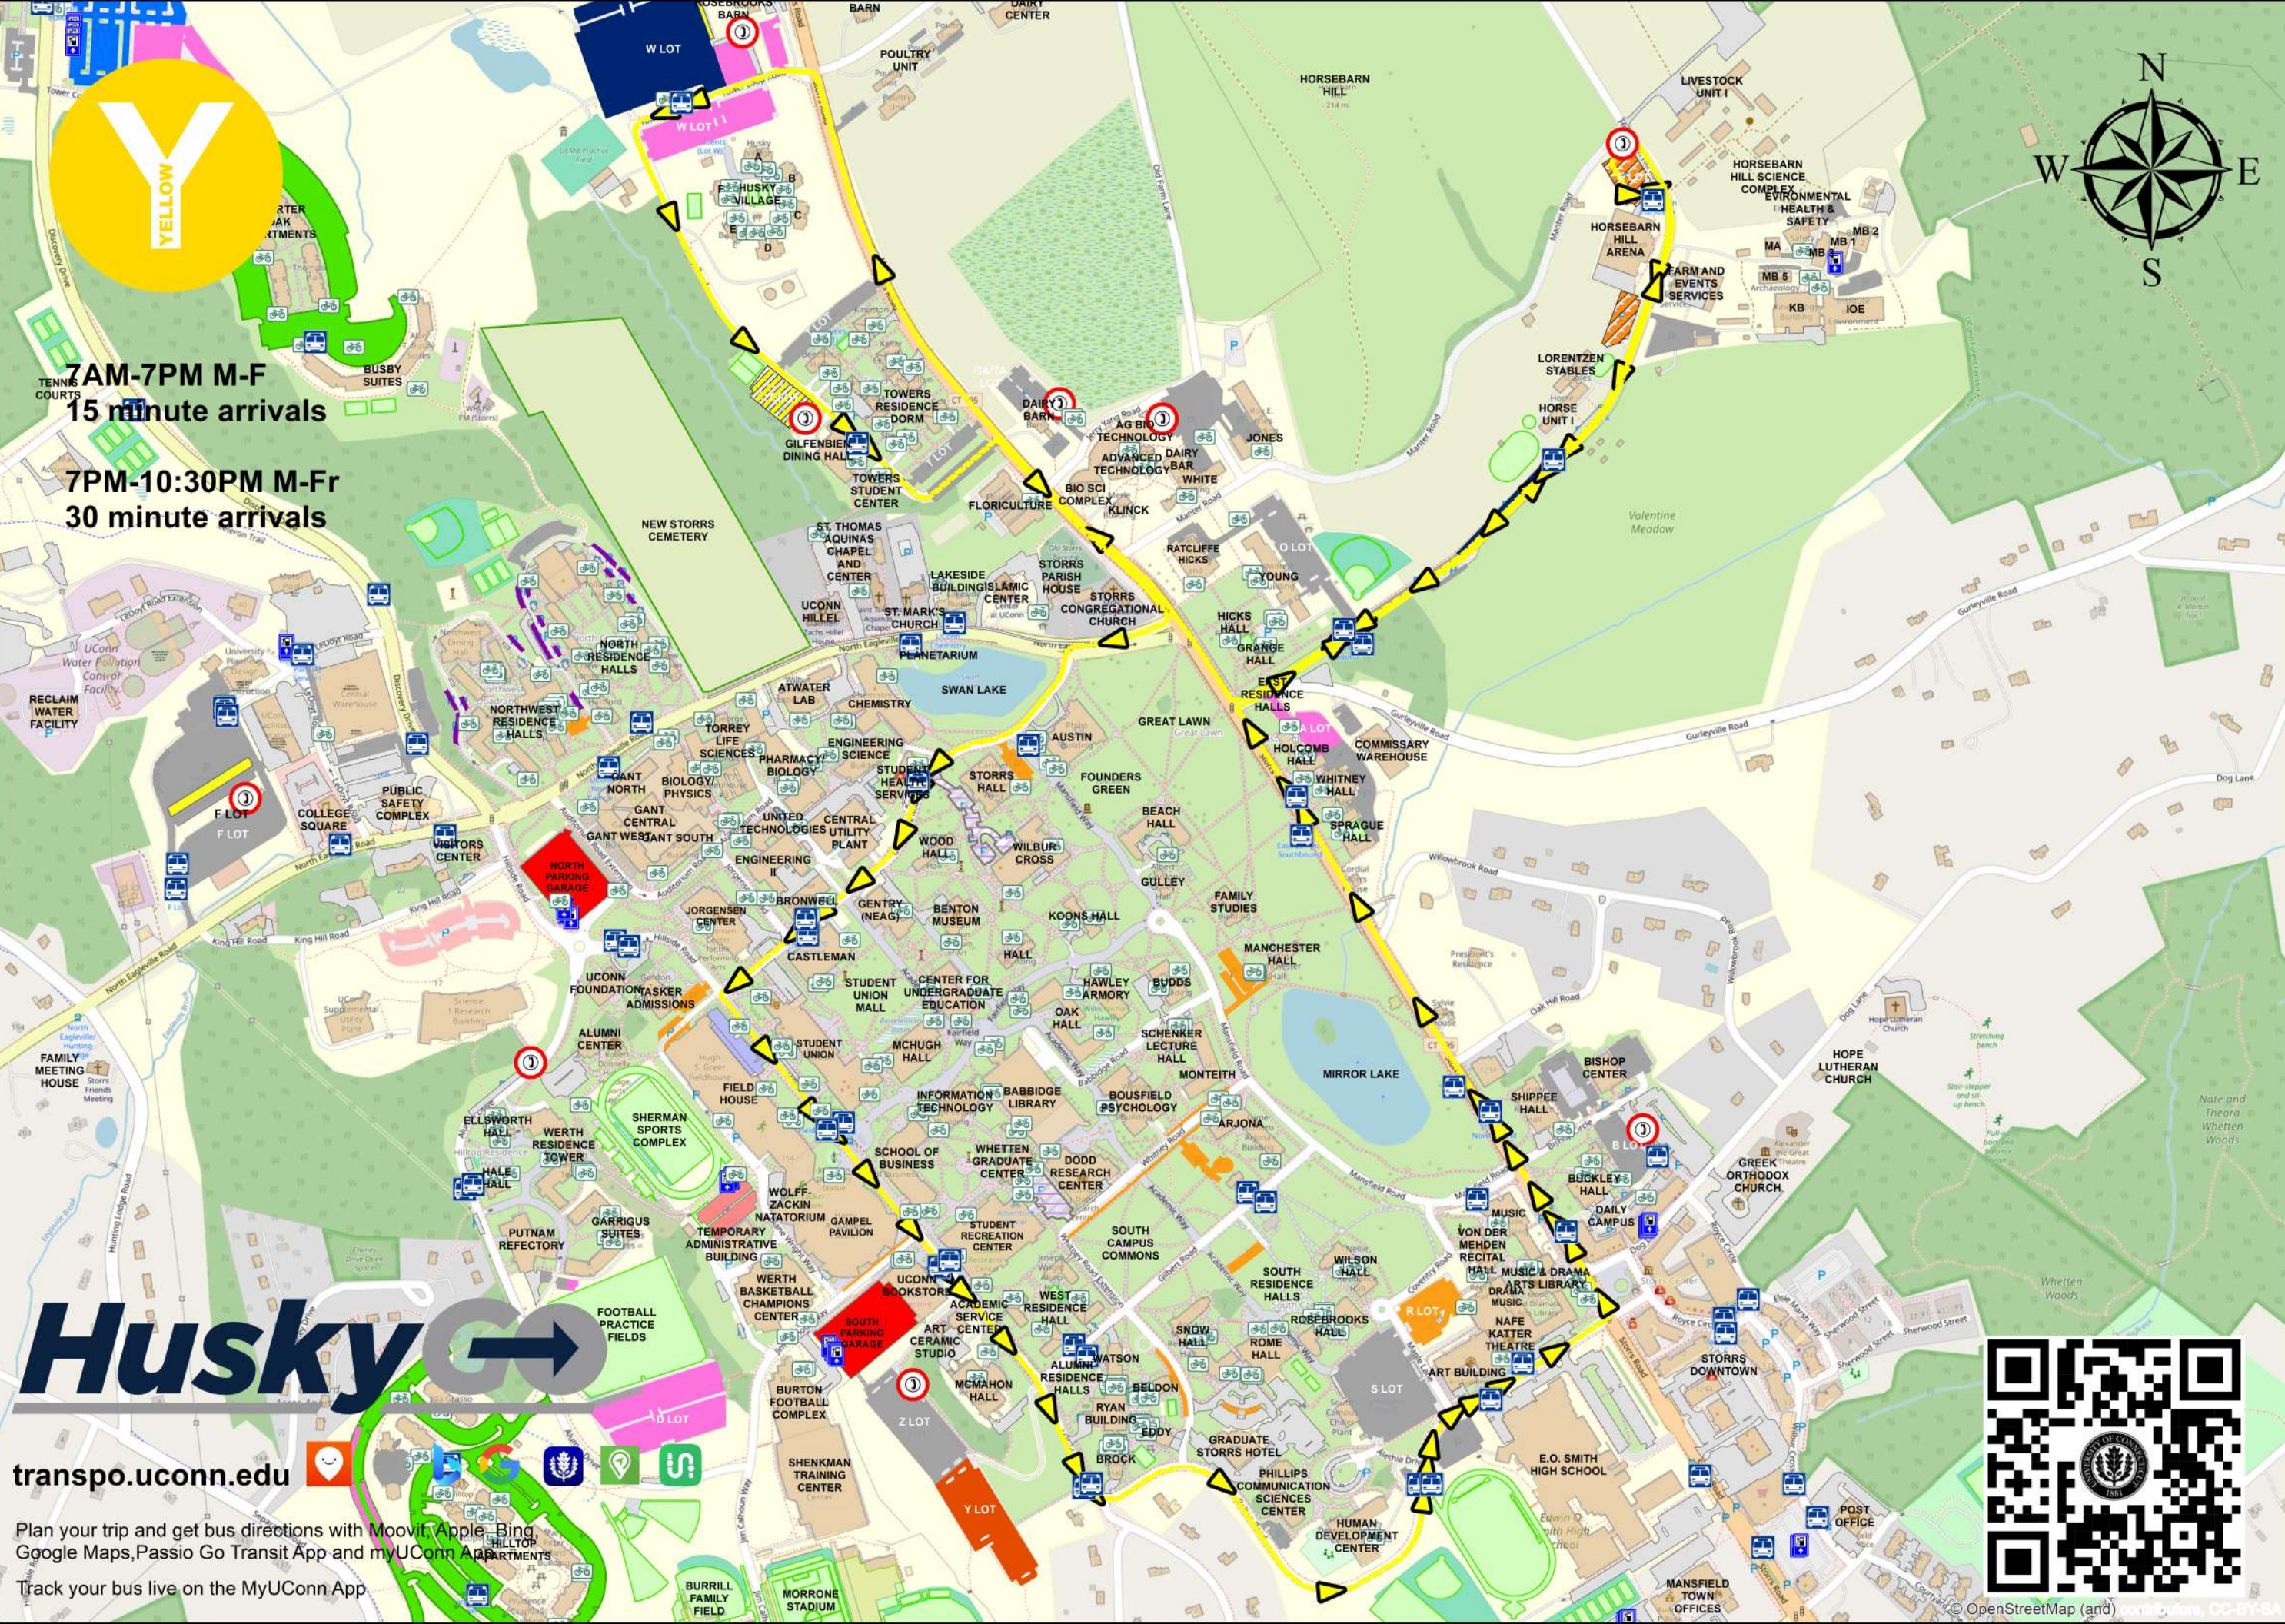

7AM-7PM M-F
15 minute arrivals

7PM-10:30PM M-Fr
30 minute arrivals

Husky

transpo.uconn.edu

Plan your trip and get bus directions with Moovit, Apple, Bing, Google Maps, Passio Go Transit App and myUConn App
Track your bus live on the MyUConn App