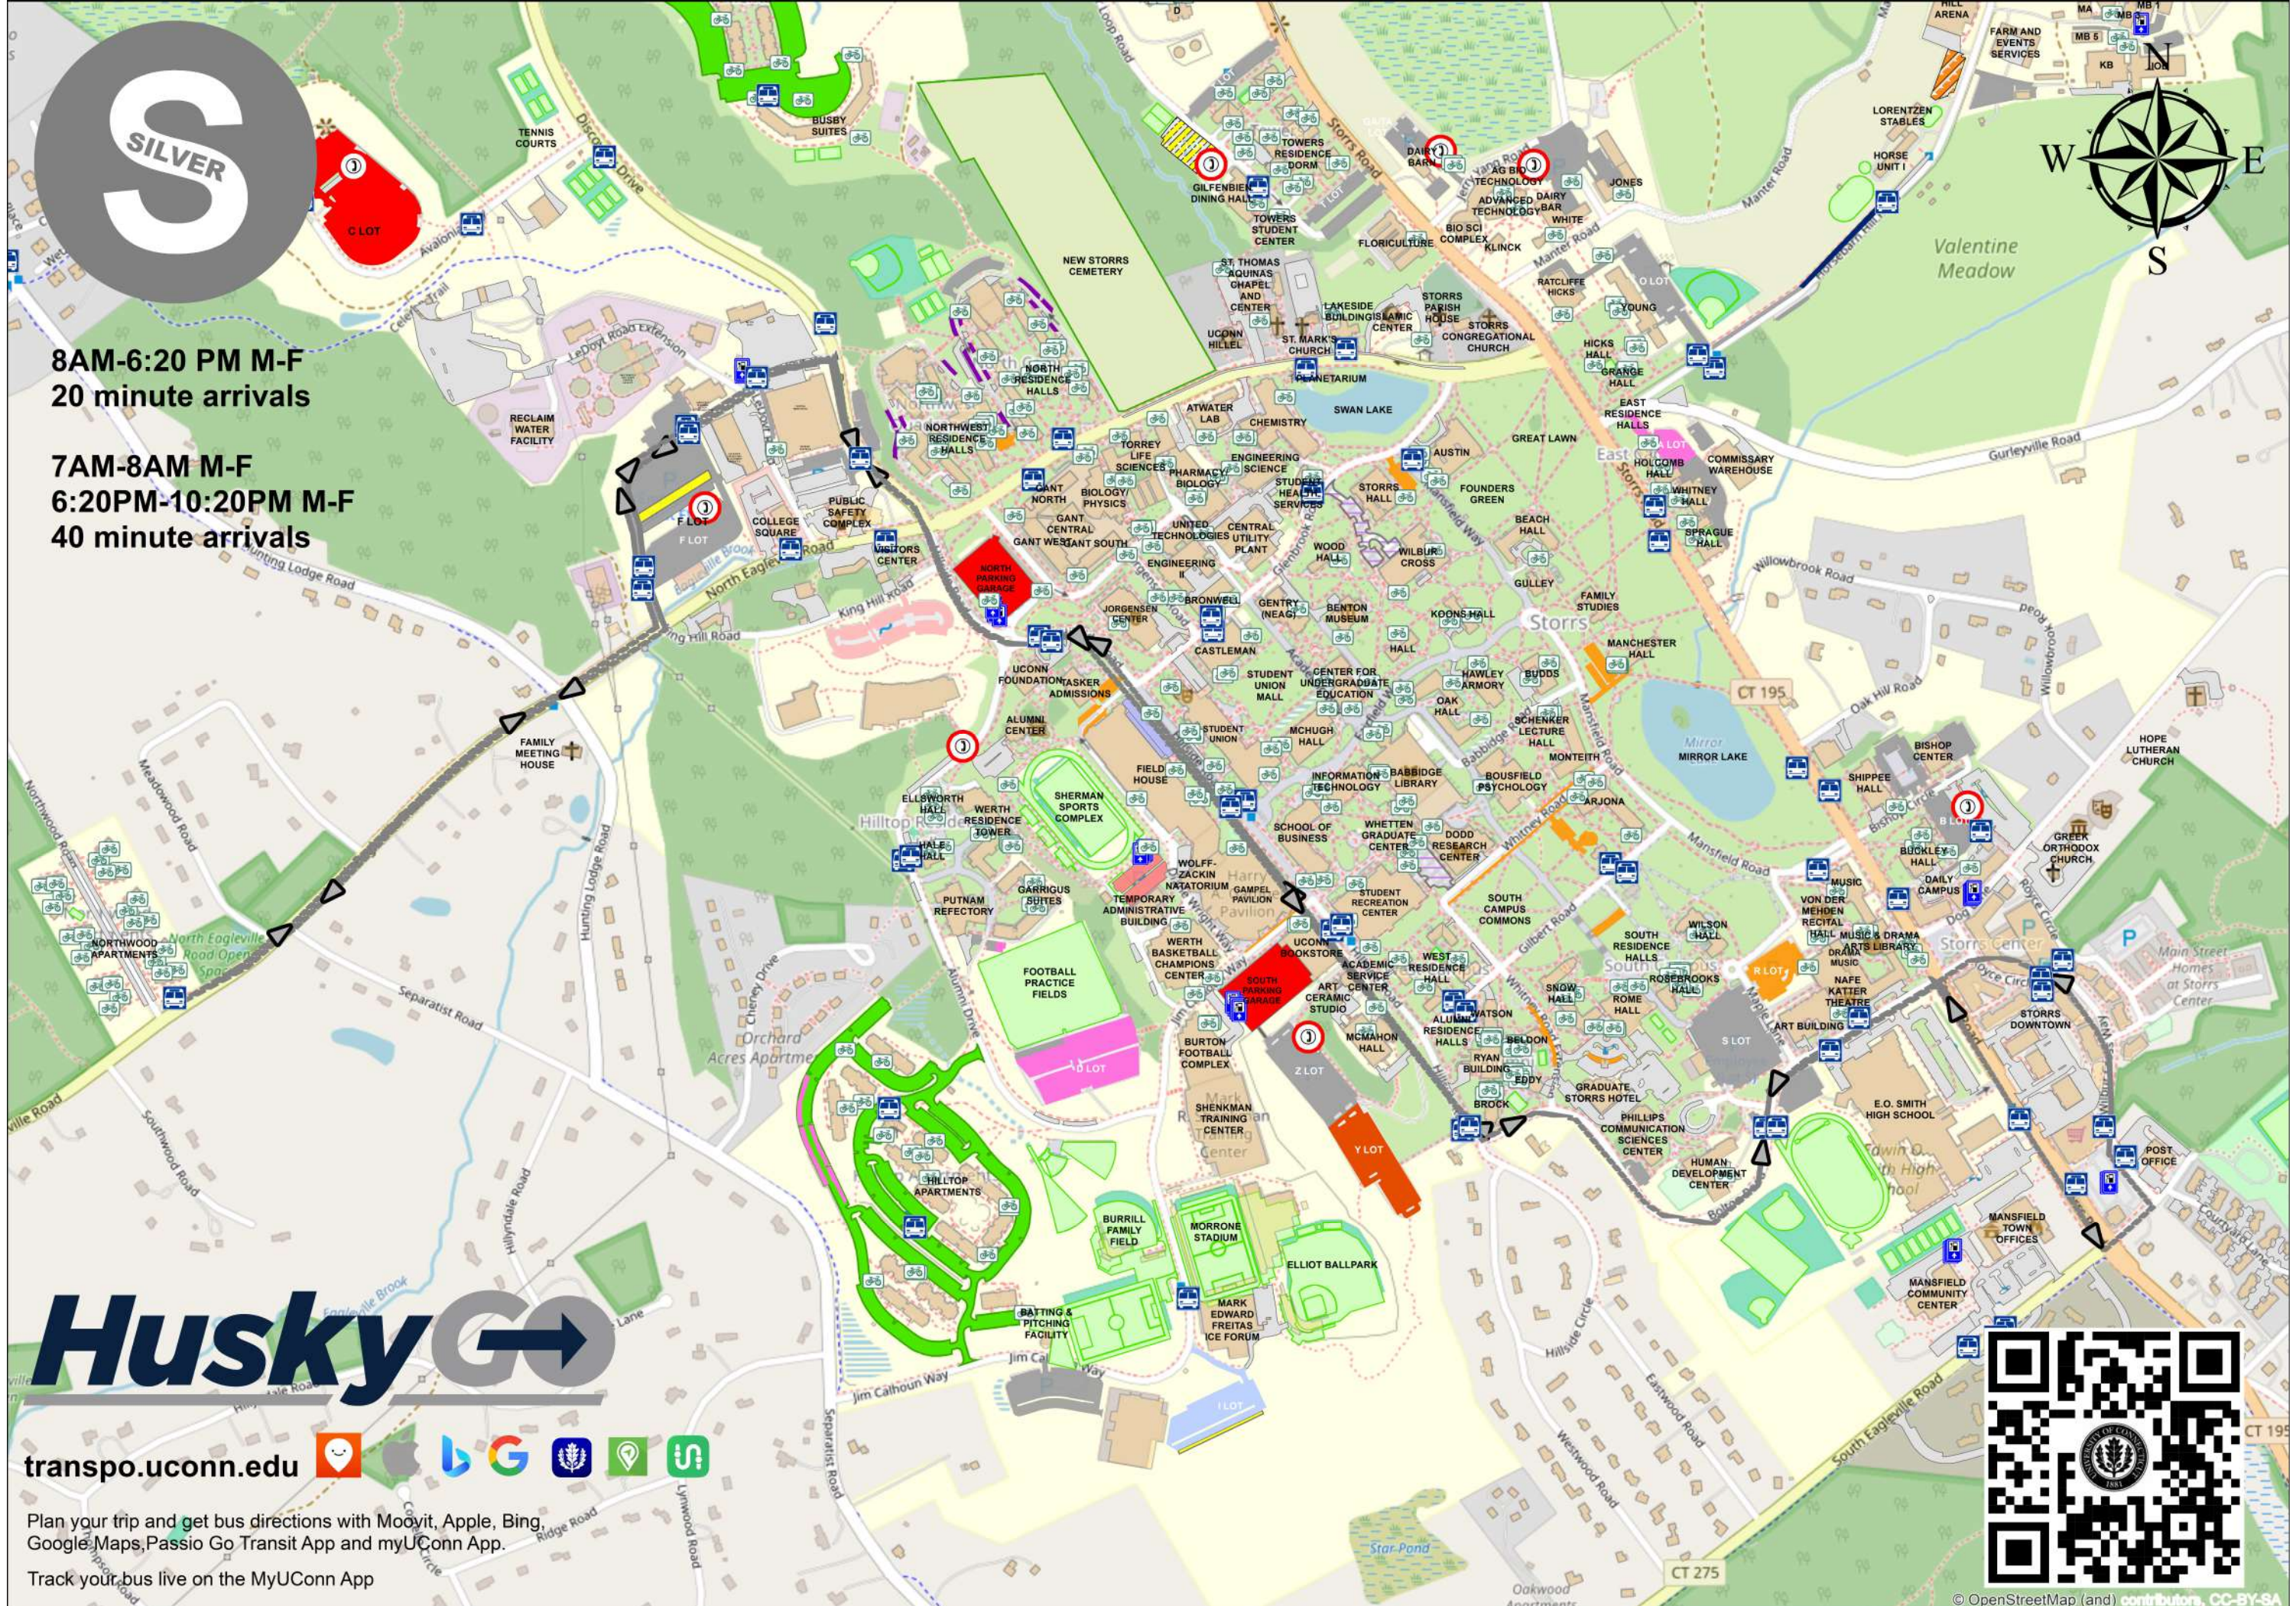

8AM-6:20 PM M-F  
20 minute arrivals

7AM-8AM M-F  
6:20PM-10:20PM M-F  
40 minute arrivals

transpo.uconn.edu      

Plan your trip and get bus directions with Moovit, Apple, Bing, Google Maps, Passio Go Transit App and myUConn App.

Track your bus live on the MyUConn App