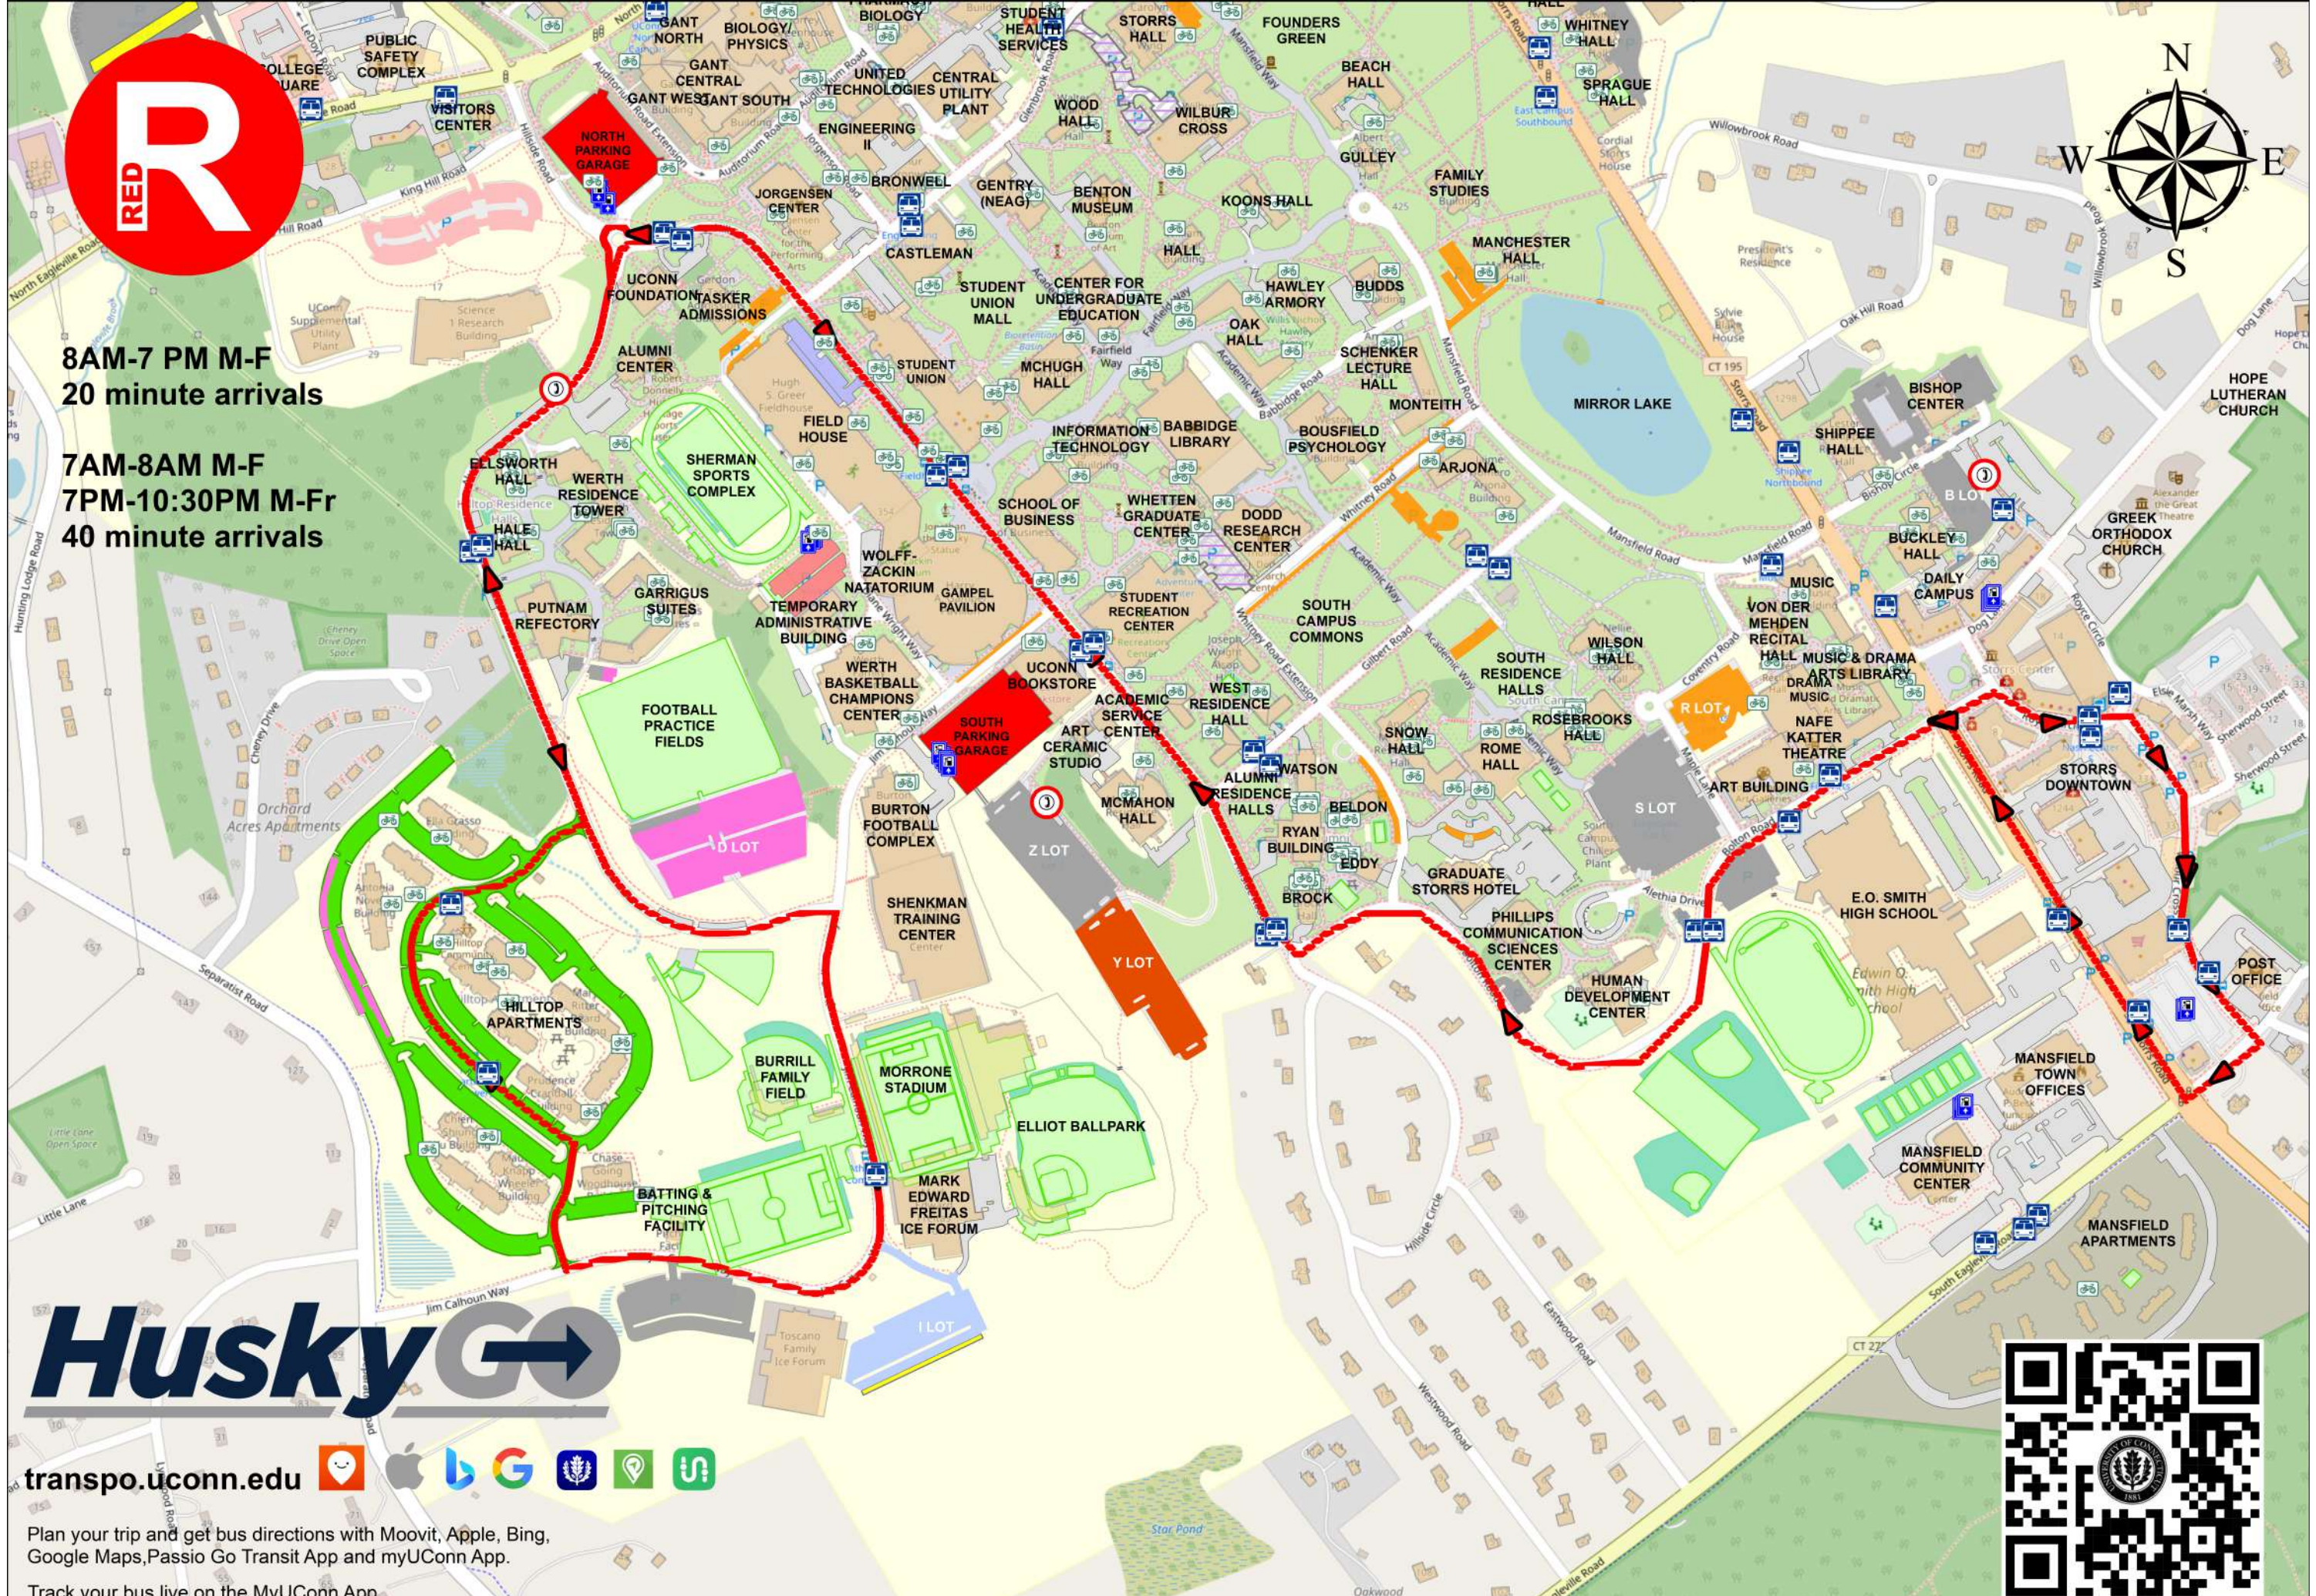

8AM-7 PM M-F
20 minute arrivals

7AM-8AM M-F
7PM-10:30PM M-Fr
40 minute arrivals

HuskyGO

transpo.uconn.edu     

Plan your trip and get bus directions with Moovit, Apple, Bing, Google Maps, Passio Go Transit App and myUConn App.