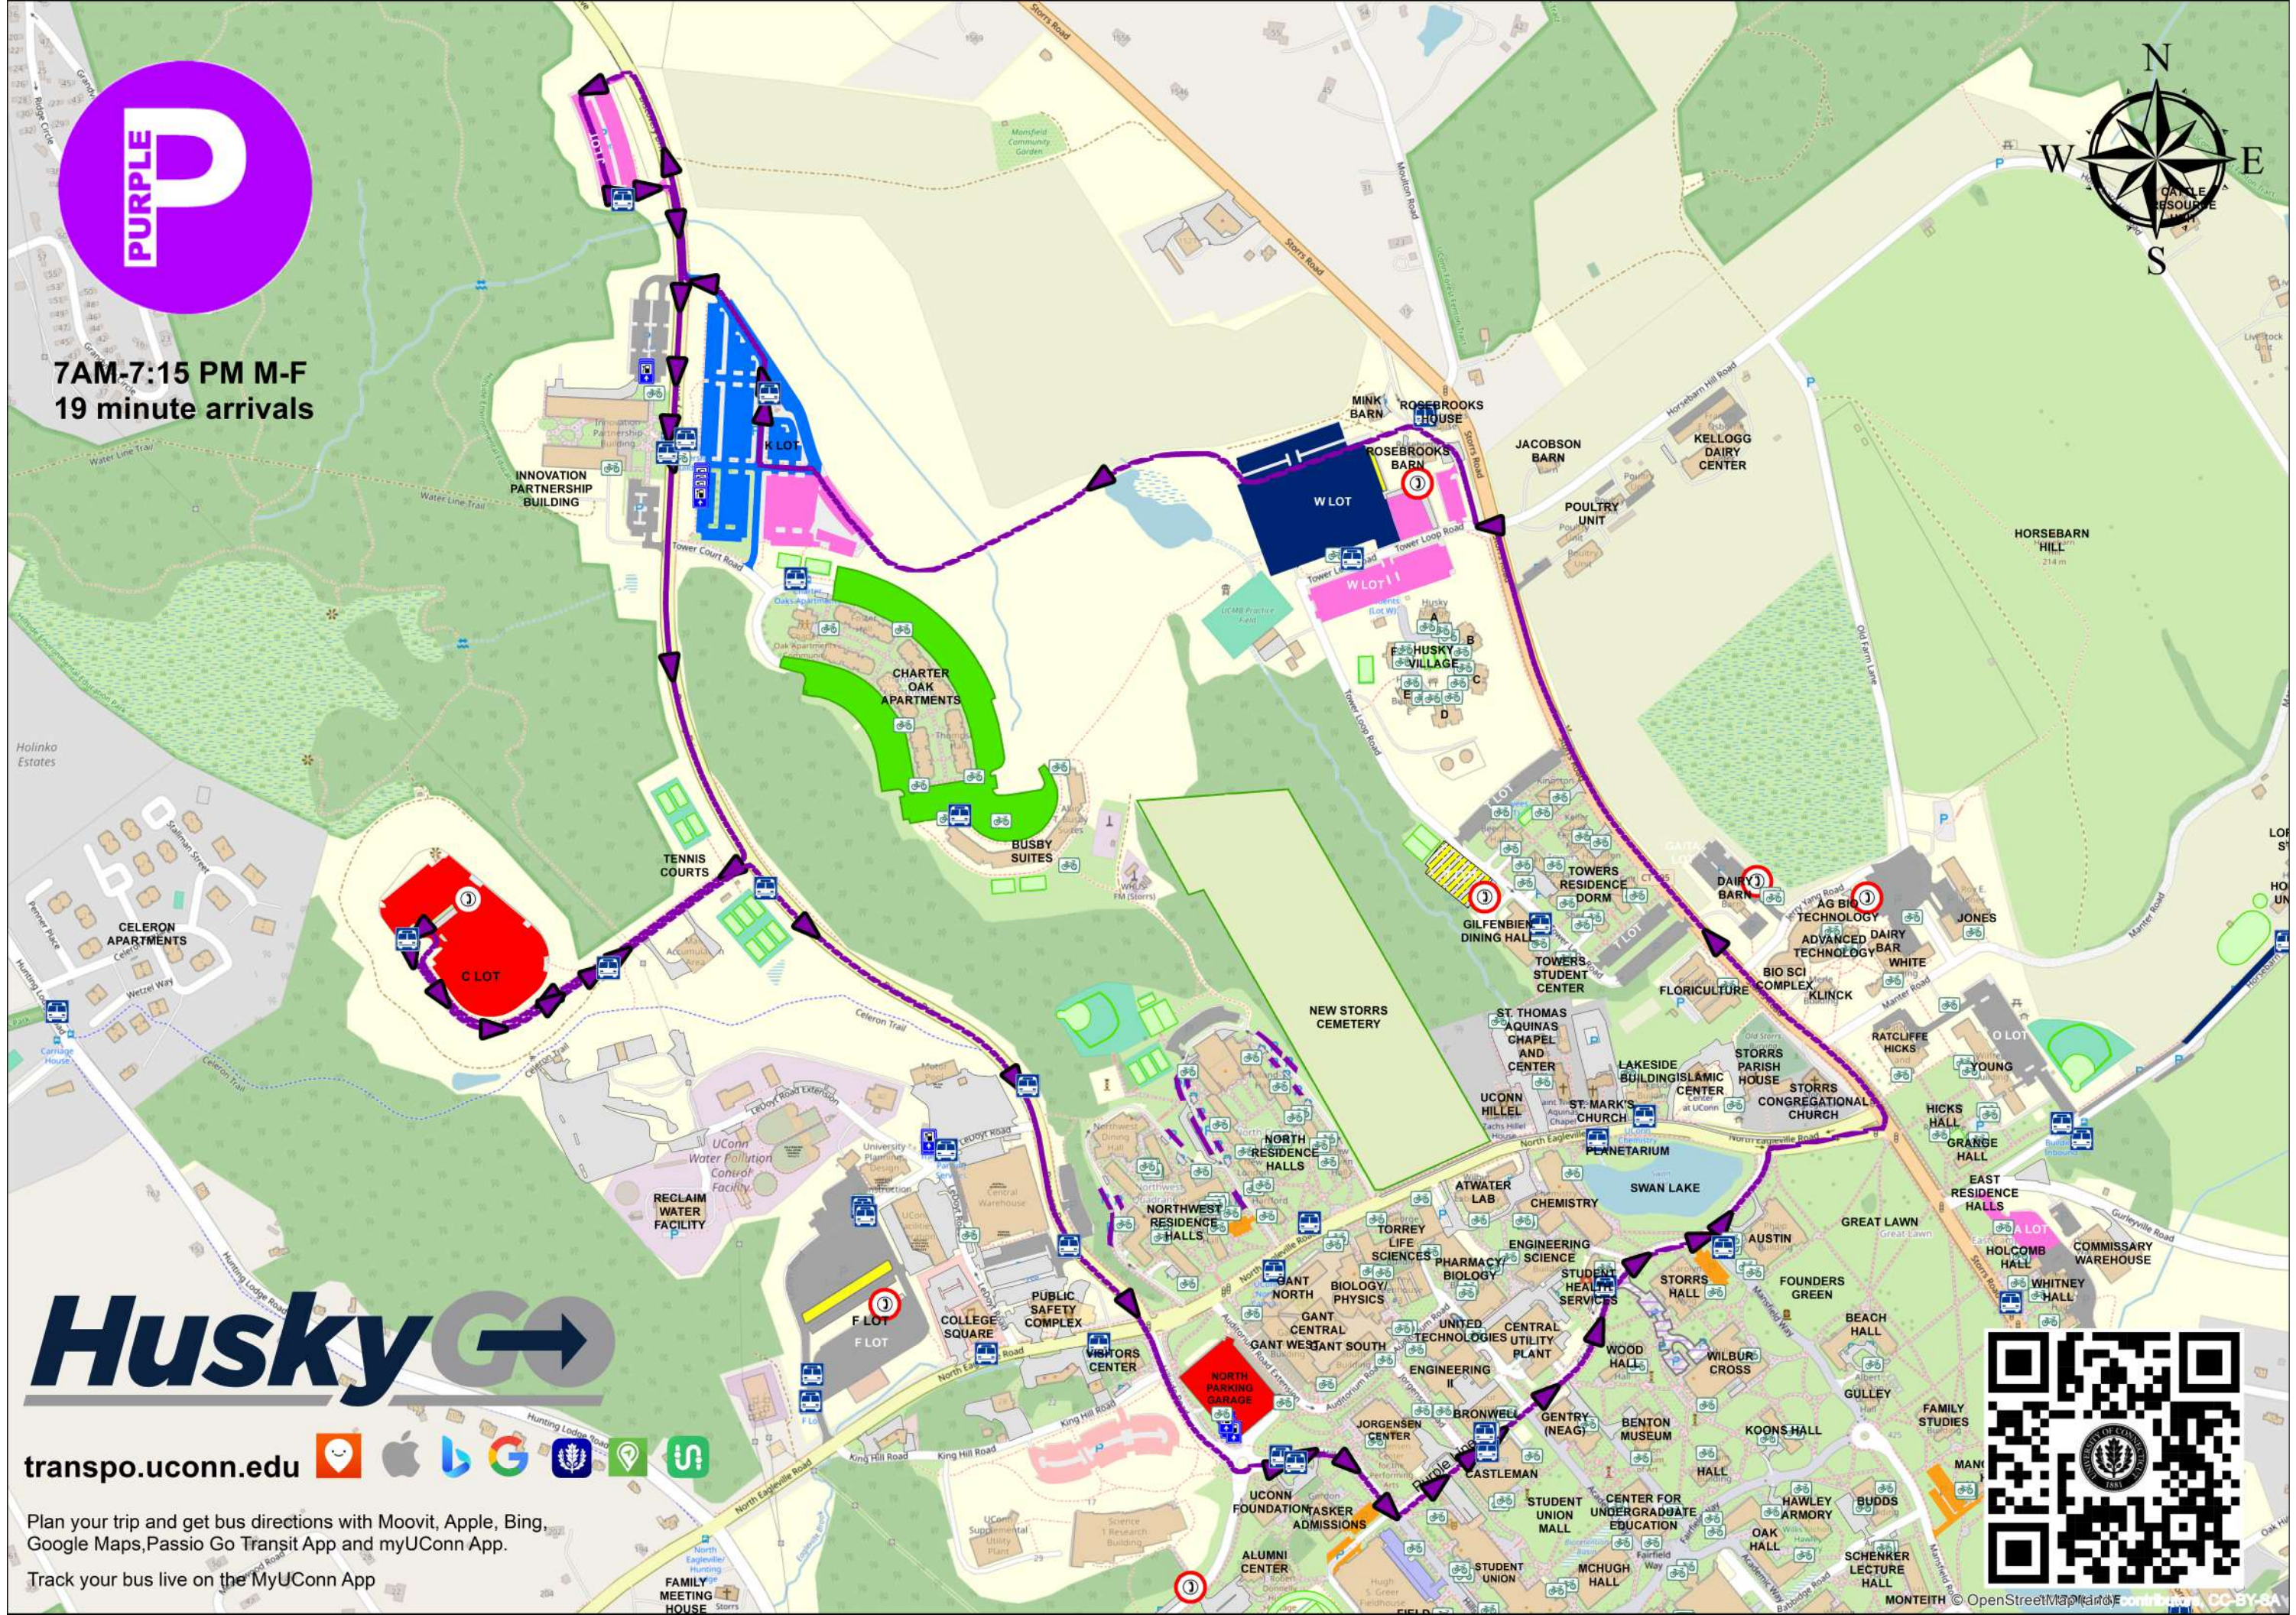

7AM-7:15 PM M-F
19 minute arrivals

transpo.uconn.edu

Plan your trip and get bus directions with Moovit, Apple, Bing, Google Maps, Passio Go Transit App and myUConn App.

Track your bus live on the MyUConn App